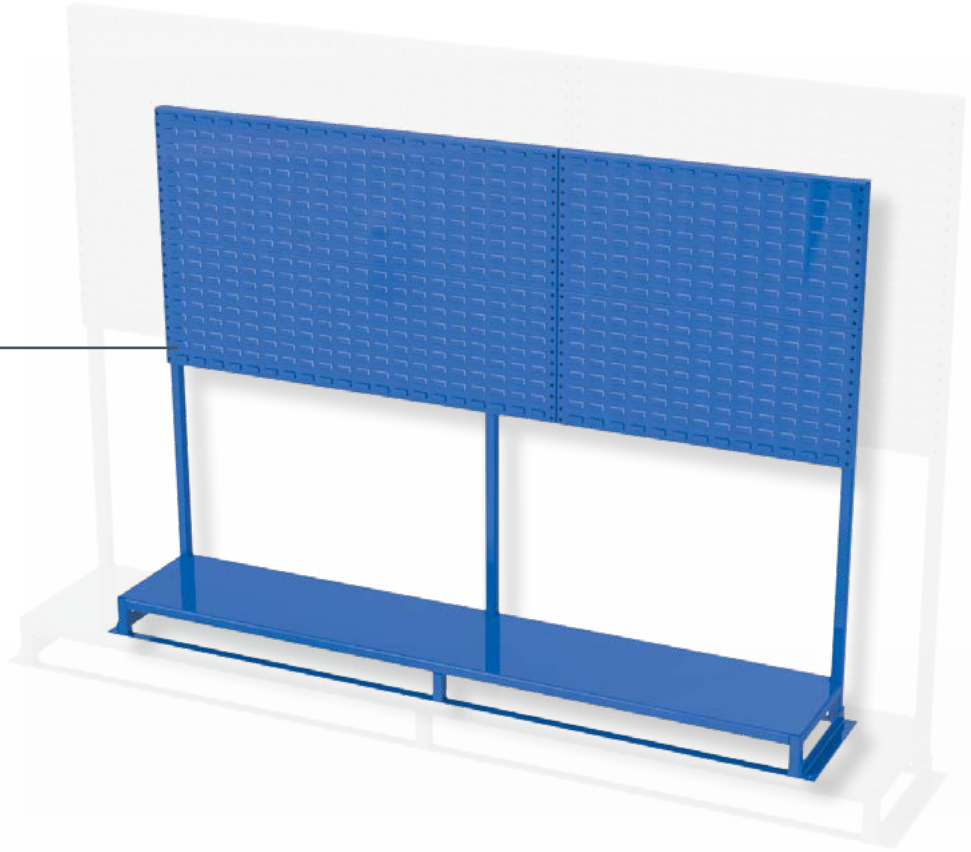

Heavy-Duty
Storage

Item code: 13601

Louver Panel Rack

→ Standard Features ◦

- 900 mm of louvered panel
- High-quality painted finish
- Plates for bolting to floor

→ Specifications ◦

CODE	HEIGHT	WIDTH	DEPTH
13601	1800 mm	2600 mm	450 mm