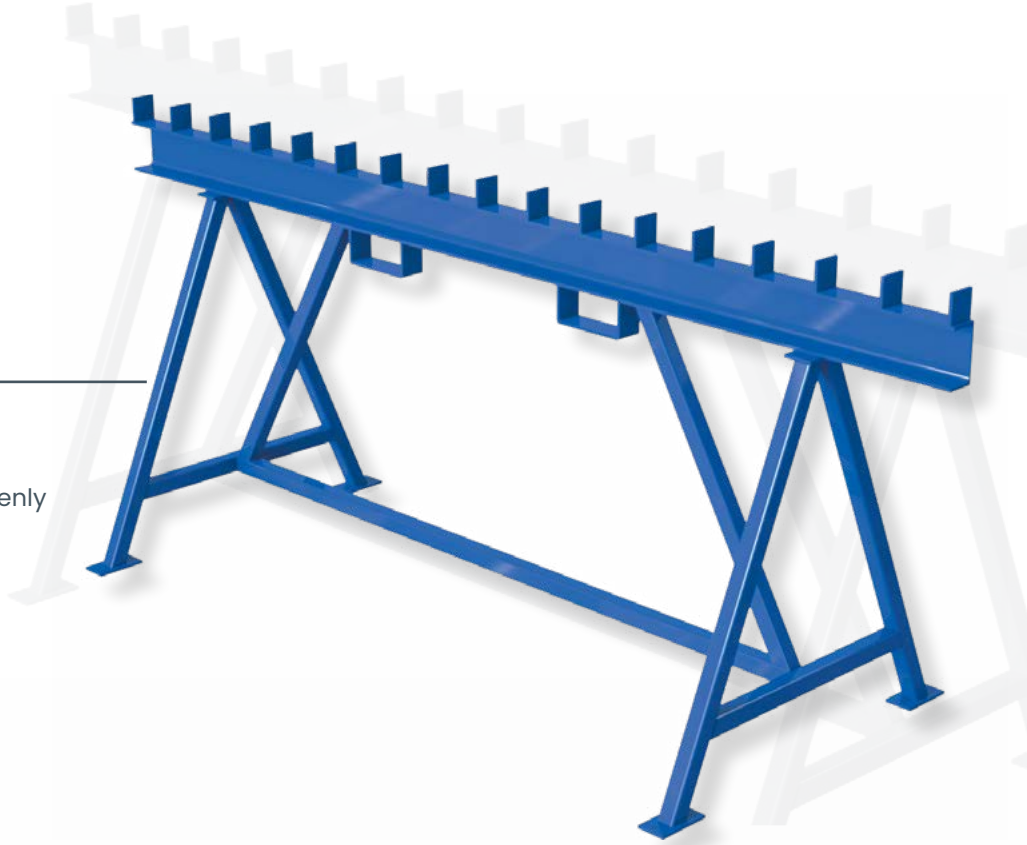

Heavy-Duty  
Storage

Item code: 13614

## Trestle 2000 Kg

### → Standard Features ◦

- 2000 kg working load limit
- 17 mm x 75 mm flat bar spaced evenly across the bed
- High-quality blue painted finish

### → Specifications ◦

CODE	HEIGHT	WIDTH	DEPTH
13614	1200 mm	3000 mm	1000 mm